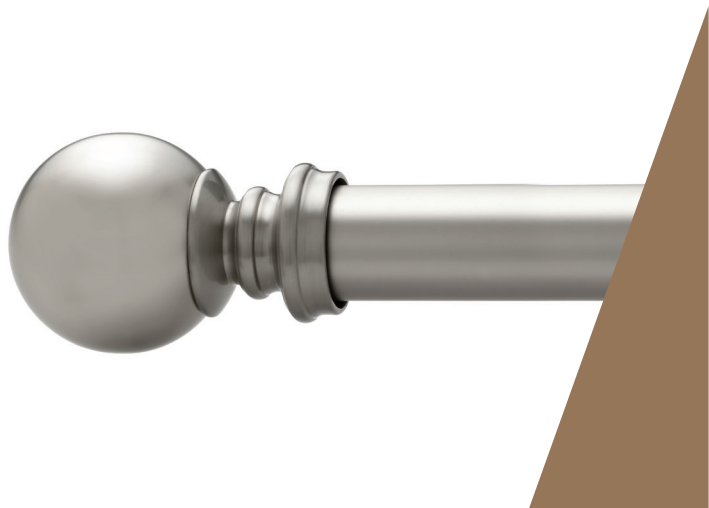

 **KIRSCH**[®]
DRAPERY HARDWARE

DESIGNER METALS™

INSPIRING

Brilliance

Good design demands perfection, and perfection shines through the Kirsch® Designer Metals™ Collection. With an expansive assortment of sophisticated styles and striking finishes, each piece is designed with thoughtful details to compose a dramatic statement for your home. It becomes an impressive visual narrative of pure brilliance, as well as a reflection of exceptional taste displayed in a dazzling manner. Kirsch® Designer Metals™ is the perfect selection for the room that requires finesse with a touch of glamour.