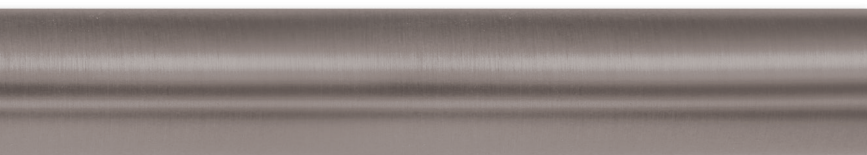

BYPASS CEILING BRACKET
Satin Nickel shown. Available in all colors.

DOUBLE BYPASS CEILING BRACKET
Gilded Bronze shown. Available in all colors.

RINGS

End of Baton

BATON Polished Nickel shown. Available in: 1 $\frac{3}{8}$ ". Available in all colors.

BYPASS C-RING Caramel shown. Available in: 1 $\frac{3}{8}$ ". Available in all colors.

ACCESSORIES

SWIVEL SOCKET

Satin Nickel shown. Available in all colors.

SPLICE

FINIAL PLUGS

See page 30 for available colors.

ELMORE Brushed Bronze Shown

COLORS

POLISHED NICKEL

SATIN NICKEL

ANTIQUÉ SILVER

OIL RUBBED BRONZE

BLACK

BRUSHED BRONZE