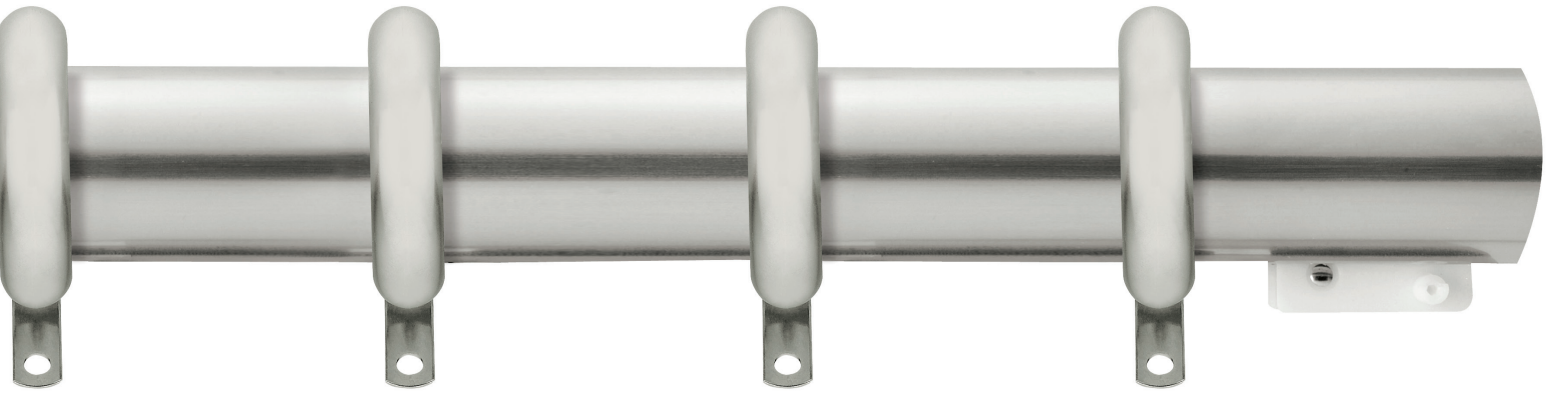

TRAVERSE

TRAVERSE SMOOTH ROD WITH RINGS

Satin Nickel shown.

Available in all colors.

Additional rings sold separately.

Select finishes are color coordinated.

Refer to price guide for details.

TRAVERSE SMOOTH ROD WITH SLIDES

Gilded Bronze shown.

Available in all colors.

Additional slides sold separately.

Select finishes are color coordinated.

Refer to price guide for details.