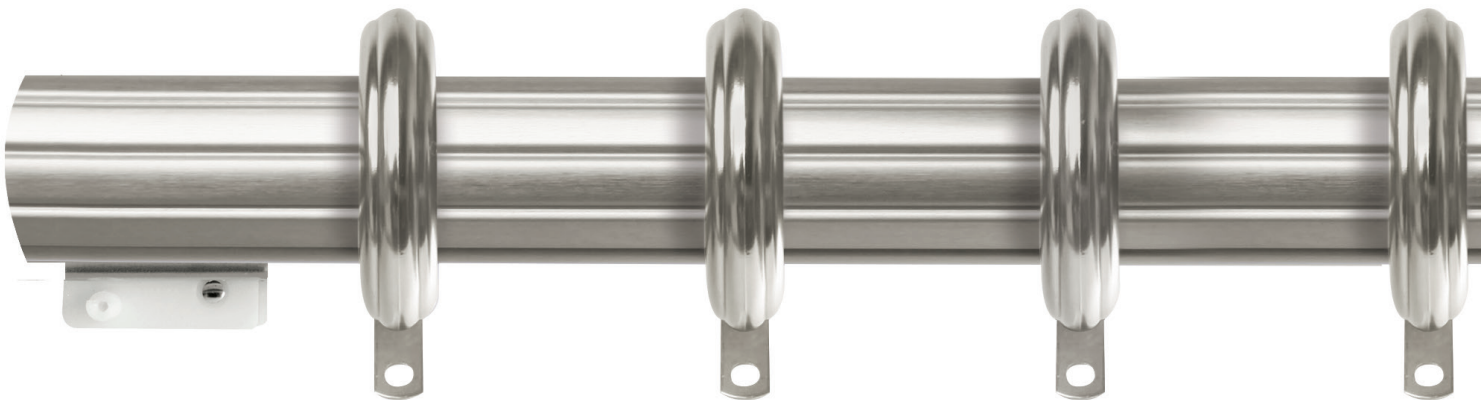

TRAVERSE SMOOTH ROD WITH SLIDES

Gilded Bronze shown.

Available in all colors.

Additional slides sold separately.

Select finishes are color coordinated.

Refer to price guide for details.

TRAVERSE FLUTED
ROD WITH SLIDES

Brushed Bronze shown.
Available in all colors.
Additional slides sold separately.
Select finishes are color coordinated.
Refer to price guide for details.

TRAVERSE FLUTED
ROD WITH RINGS

Antique Silver shown.
Available in all colors.
Additional rings sold separately.
Select finishes are color coordinated.
Refer to price guide for details.