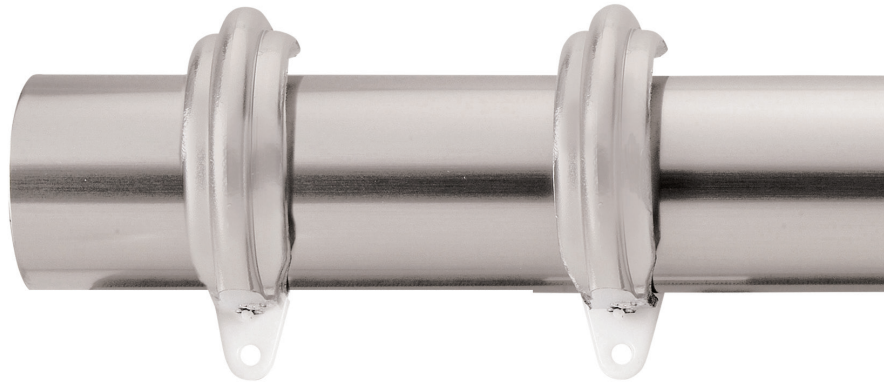

ESTATE™ ROD
WITH RINGS

Polished Nickel shown.
Custom sizes only.
Available in all colors.
Additional rings sold separately.
*Select finishes are color coordinated.
Refer to price guide for details.*

ESTATE™ ROD
WITHOUT RINGS

Black shown.
Custom sizes only.
Available in all colors.
*Select finishes are color coordinated.
Refer to price guide for details.*

ESTATE™ ROD
WITH RIPPLEFOLD™

Gilded Bronze shown.
Custom sizes only.
Available in all colors.
*Select finishes are color coordinated.
Refer to price guide for details.*

See page 30 for available colors.