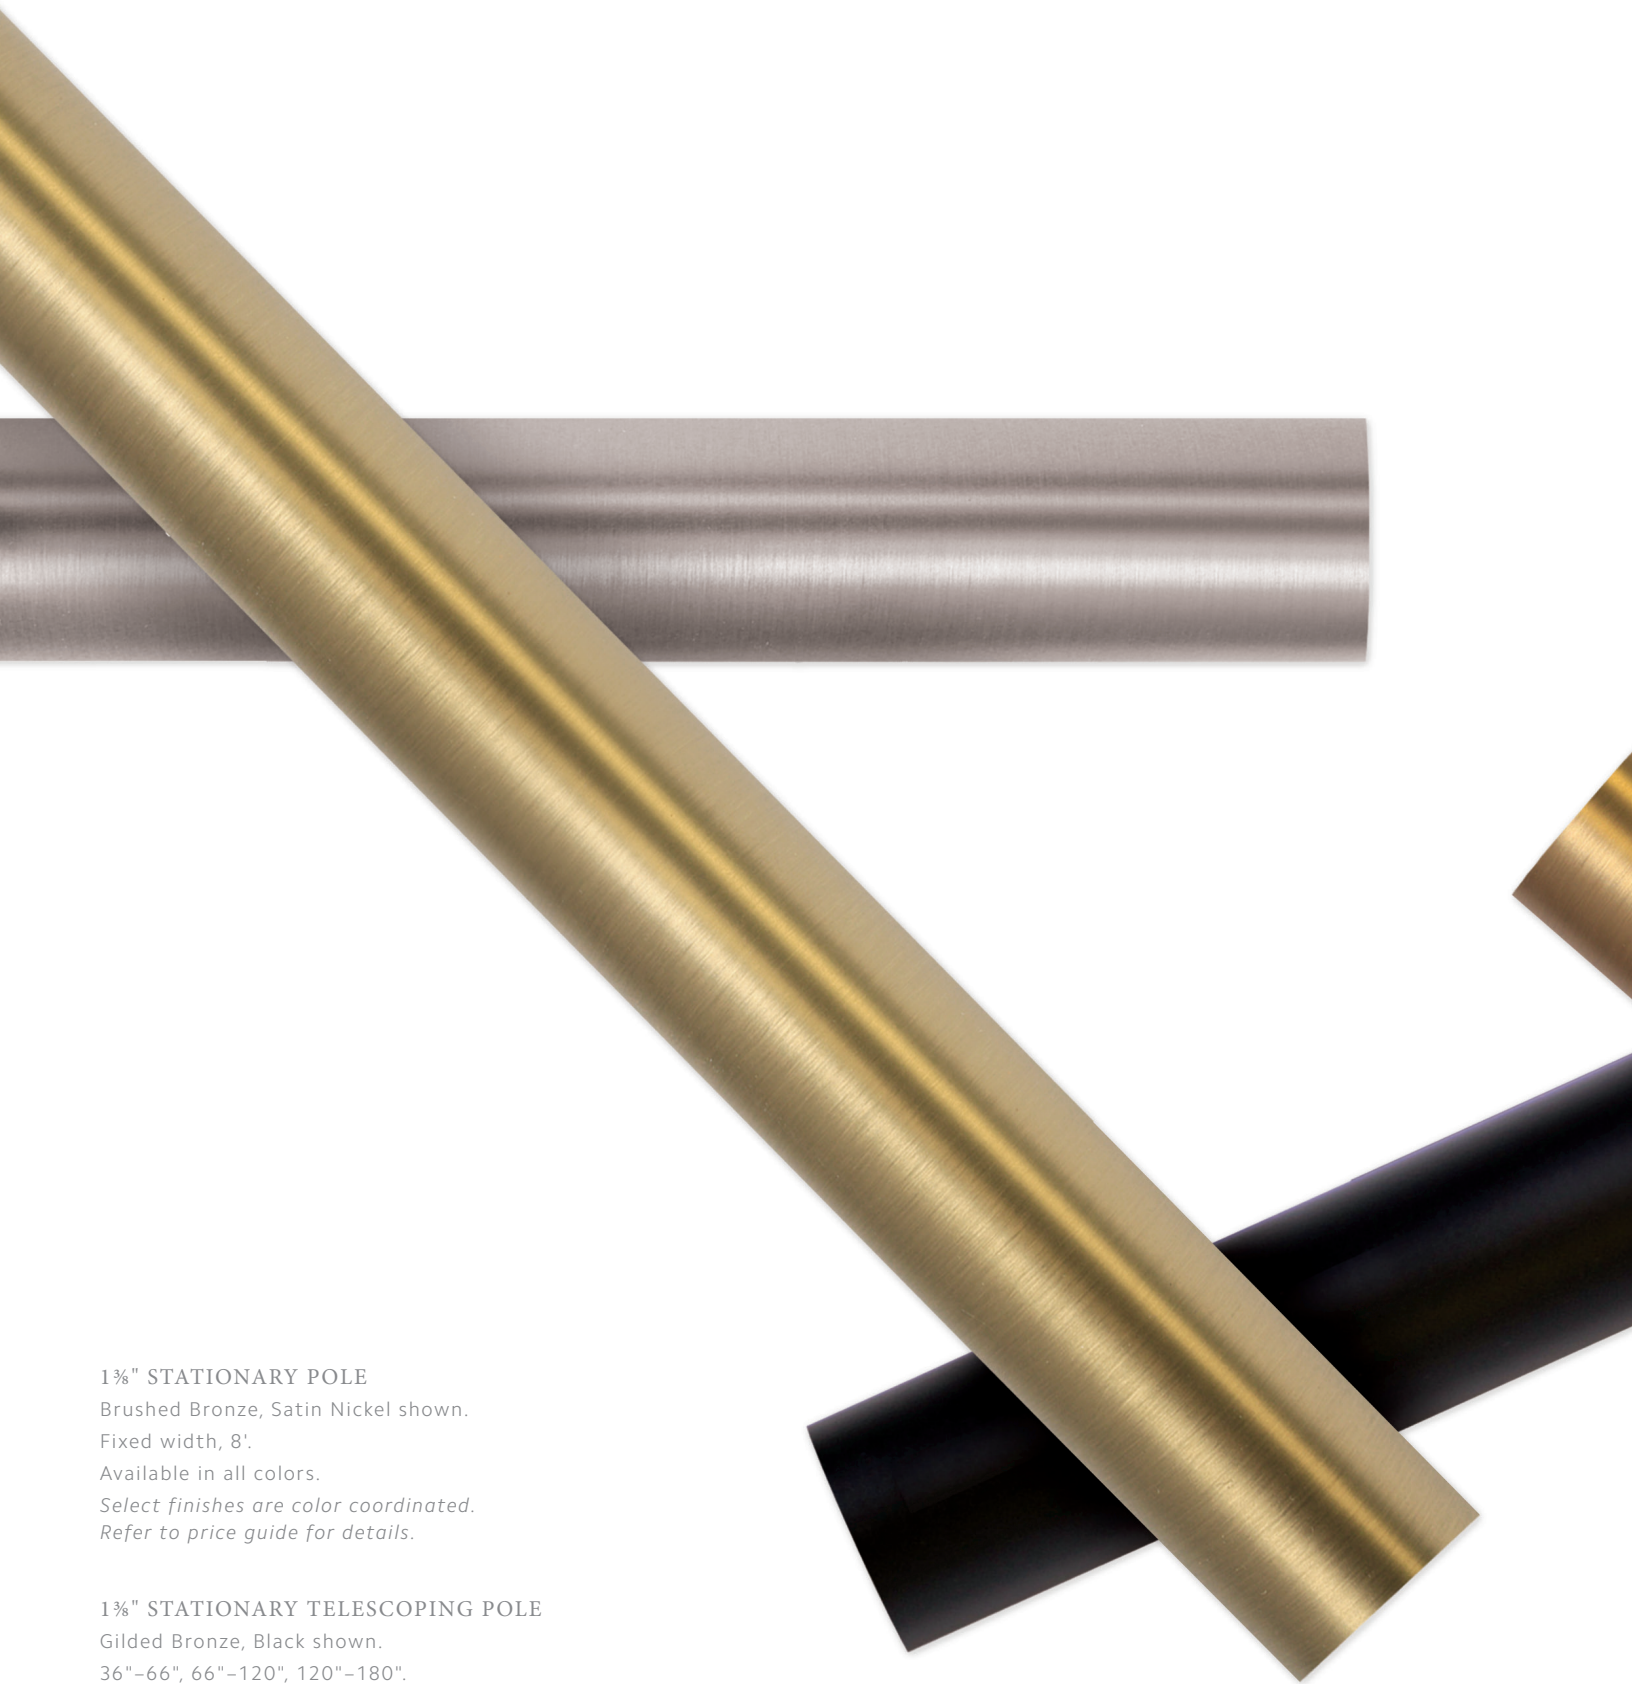

HOLDBACKS

CONTEMPORARY ROUND

Black shown. Available in 3", 4½". Available in all colors.

TRANSITIONAL SQUARE

Caramel shown. Available in 3", 4½". Available in all colors.

CAMBER

Antique Silver shown. Available in 3", 4½". Available in all colors.

HOLDBACK ARM WITH ENDCAP
Antique Silver shown. Available in all colors.

POLES

1 $\frac{3}{8}$ " STATIONARY POLE

Brushed Bronze, Satin Nickel shown.

Fixed width, 8'.

Available in all colors.

Select finishes are color coordinated.