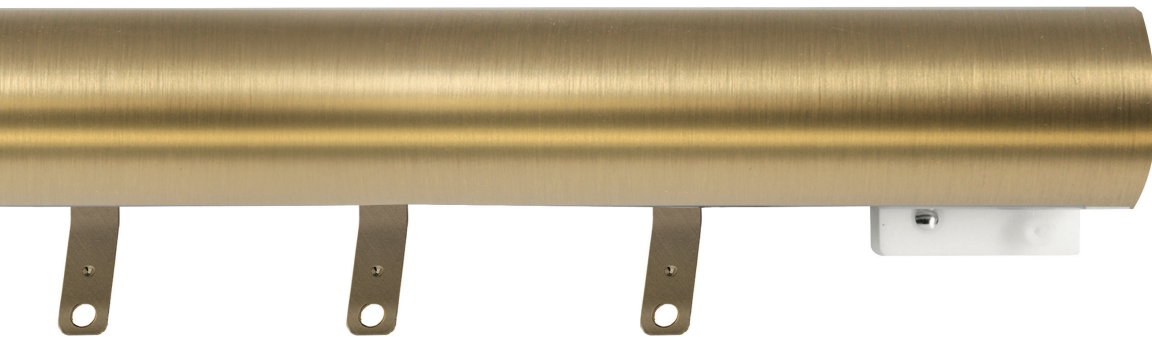

For details on what is included with your Estate™ traverse rods please refer to the Kirsch' price list.

ESTATE™ ROD
WITH RINGS

Polished Nickel shown.
Custom sizes only.
Available in all colors.
Additional rings sold separately.
*Select finishes are color coordinated.
Refer to price guide for details.*

ESTATE™ ROD
WITHOUT RINGS

Black shown.
Custom sizes only.
Available in all colors.
*Select finishes are color coordinated.
Refer to price guide for details.*

ESTATE™ ROD
WITH RIPPLEFOLD™

Gilded Bronze shown.
Custom sizes only.
Available in all colors.
*Select finishes are color coordinated.
Refer to price guide for details.*

See page 30 for available colors.

TRAVERSE

TRAVERSE SMOOTH ROD WITH RINGS

Satin Nickel shown.

Available in all colors.

Additional rings sold separately.

Select finishes are color coordinated.

Refer to price guide for details.