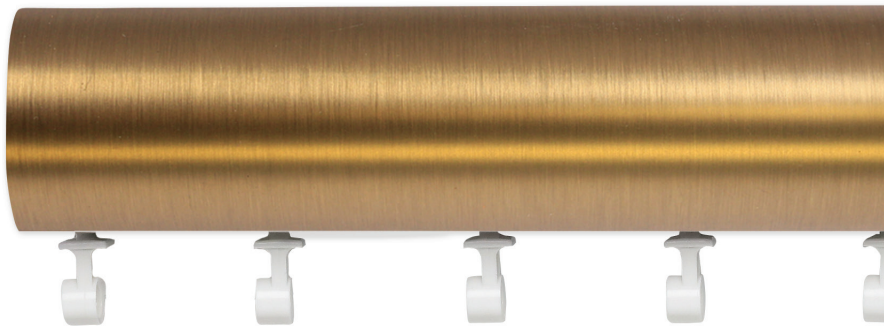

For details on what is included with your Estate™ traverse rods please refer to the Kirsch' price list.

ESTATE™ ROD
WITH RINGS

Polished Nickel shown.
Custom sizes only.
Available in all colors.
Additional rings sold separately.
*Select finishes are color coordinated.
Refer to price guide for details.*

ESTATE™ ROD
WITHOUT RINGS

Black shown.
Custom sizes only.
Available in all colors.
*Select finishes are color coordinated.
Refer to price guide for details.*

ESTATE™ ROD
WITH RIPPLEFOLD™

Gilded Bronze shown.
Custom sizes only.
Available in all colors.
*Select finishes are color coordinated.
Refer to price guide for details.*